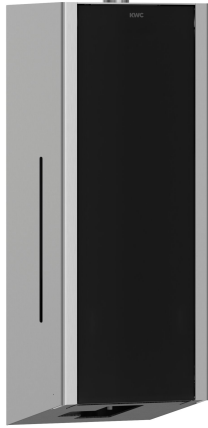

KWC EXOS.

Electronic soap dispenser for wall mounting

Modell-Linie: EXOS | EXOS625B

Accessories | Soap dispensers

KWC-No.

2030022942

Front with InoxPlus surface refinement

2030022943

InoxPlus-coated main housing, black toughened safety glass front panel

2030025231

Stainless steel main housing, white toughened safety glass front panel

Accent colour

stainless steel-look

black

white

EXOS, Touch free soap dispenser for wall mounting, stainless steel with satin finish, black safety glass front panel, casing with InoxPlus surface refinement for the reduction of finger marks and better cleaning characteristics (easy to clean), material thickness 1.2 mm, inspection window on side, infrared sensor activity for non-touch operation, LED display shows battery status, requires 4 pieces 1.5

V AA batteries, suitable for liquid soap and lotions, includes 800 ml refill tank, dispenses 0,6 - 1.1 ml depending on soap, mounting height should be at least 300 mm above wash basin or table top, includes mounting materials.

overall depth

120 mm

overall height

325 mm

overall width

120 mm

surface finish

satin finished