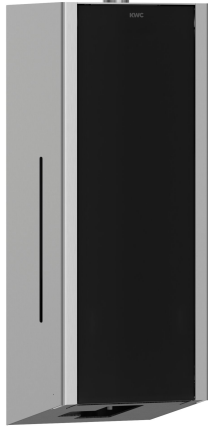

KWC EXOS.

Electronic soap dispenser for wall mounting

Modell-Linie: EXOS | EXOS625B

Accessories | Soap dispensers

KWC-No.

2030022942

Front with InoxPlus surface refinement

2030022943

InoxPlus-coated main housing, black toughened safety glass front panel

2030025231

InoxPlus-coated main housing, white toughened safety glass front panel

Accent colour

stainless steel-look

black

white

EXOS, Touch free soap dispenser for wall mounting, stainless steel with satin finish, black safety glass front panel, casing with InoxPlus surface refinement for the reduction of finger marks and better cleaning characteristics (easy to clean), material thickness 1.2 mm, inspection window on side, infrared sensor activity for non-touch operation, LED display shows battery status, requires 4 pieces 1.5

V AA batteries, suitable for liquid soap and lotions, includes 800 ml refill tank, dispenses 0,6 - 1.1 ml depending on soap, mounting height should be at least 300 mm above wash basin or table top, includes mounting materials.

overall depth

120 mm

overall height

325 mm

overall width

120 mm

surface finish

satin finished