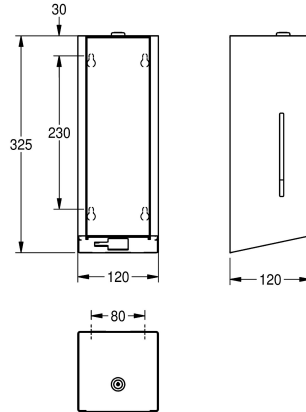

KWC EXOS.

Electronic soap dispenser for wall mounting

Modell-Linie: EXOS | EXOS625B

Accessories | Soap dispensers

KWC-No.

2030022942

Front with InoxPlus surface refinement

2030022943

InoxPlus-coated main housing, black toughened safety glass front panel

2030025231

Stainless steel main housing, white toughened safety glass front panel

Accent colour

stainless steel-look

black

white

EXOS, Touch free soap dispenser for wall mounting, stainless steel with satin finish, black safety glass front panel, casing with InoxPlus surface refinement for the reduction of finger marks and better cleaning characteristics (easy to clean), material thickness 1.2 mm, inspection window on side, infrared sensor activity for non-touch operation, LED display shows battery status, requires 4 pieces 1.5

V AA batteries, suitable for liquid soap and lotions, includes 800 ml refill tank, dispenses 0,6 - 1.1 ml depending on soap, mounting height should be at least 300 mm above wash basin or table top, includes mounting materials.

Dimensions 120 x 325 x 120 mm (W x H x D)

Technical Data

filling quantity

800

filling quantity uom

ml

lock

key-lock

material

stainless steel

material code

1.4301 Chrome Nickel steel V2A

material thickness

1.2 mm

number of batteries

4

overall depth

120 mm

overall height

325 mm

overall width

120 mm

surface finish

satin finished

surface treatment

InoxPlus (anti fingerprint)

type of batteries

AA Mignon battery 1.5 V

type of consumable

liquid soap

type of fixing

screw

type of mounting

wall mounting

type of operation

sensor operation

type of soap container

integrated refillable tank

Accent colour

black

Basic colour

stainless steel-look