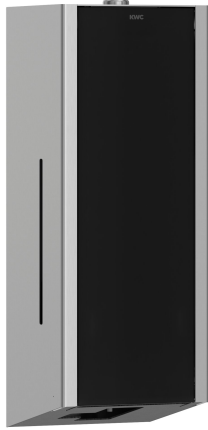

KWC EXOS.

Electronic soap dispenser for wall mounting

Modell-Linie: EXOS | EXOS625B

Accessories | Soap dispensers

KWC-No.

2030022942

Front with InoxPlus surface refinement

2030022943

InoxPlus-coated main housing, black toughened safety glass front panel

2030025231

Stainless steel main housing, white toughened safety glass front panel

Accent colour

stainless steel-look

black

white

EXOS, Touch free soap dispenser for wall mounting, stainless steel with satin finish, black safety glass front panel, casing with InoxPlus surface refinement for the reduction of finger marks and better cleaning characteristics (easy to clean), material thickness 1.2 mm, inspection window on side, infrared sensor activity for non-touch operation, LED display shows battery status, requires 4 pieces 1.5

V AA batteries, suitable for liquid soap and lotions, includes 800 ml refill tank, dispenses 0,6 - 1.1 ml depending on soap, mounting height should be at least 300 mm above wash basin or table top, includes mounting materials.

overall depth

120 mm

overall height

325 mm

overall width

120 mm

surface finish

satin finished