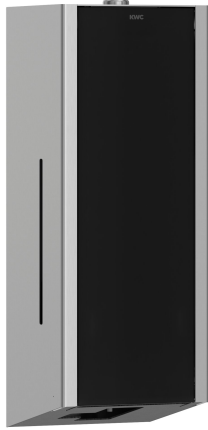

KWC EXOS.

Electronic soap dispenser for wall mounting

Modell-Linie: EXOS | EXOS625B

Accessories | Soap dispensers

KWC-No.

2030022942

Front with InoxPlus surface refinement

2030022943

InoxPlus-coated main housing, black toughened safety glass front panel

2030025231

InoxPlus-coated main housing, white toughened safety glass front panel

Accent colour

stainless steel

black

white

EXOS, Touch free soap dispenser for wall mounting, stainless steel with satin finish, black safety glass front panel, casing with InoxPlus surface refinement for the reduction of finger marks and better cleaning characteristics (easy to clean), material thickness 1.2 mm, inspection window on side, infrared sensor activity for non-touch operation, LED display shows battery status, requires 4 pieces 1.5

V AA batteries, suitable for liquid soap and lotions, includes 800 ml refill tank, dispenses 0.6 - 1.1 ml depending on soap, mounting height should be at least 300 mm above wash basin or table top, includes mounting materials.

overall depth

120 mm

overall height

325 mm

overall width

120 mm

surface finish

satin finished