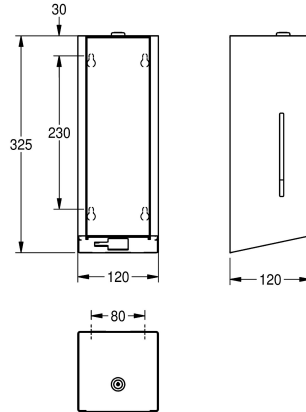

KWC EXOS.

Electronic soap dispenser for wall mounting

Modell-Linie: EXOS | EXOS625B

Accessories | Soap dispensers

KWC-No.

2030022942

Front with InoxPlus surface refinement

2030022943

InoxPlus-coated main housing, black toughened safety glass front panel

2030025231

InoxPlus-coated main housing, white toughened safety glass front panel

Accent colour

stainless steel

black

white

EXOS, Touch free soap dispenser for wall mounting, stainless steel with satin finish, black safety glass front panel, casing with InoxPlus surface refinement for the reduction of finger marks and better cleaning characteristics (easy to clean), material thickness 1.2 mm, inspection window on side, infrared sensor activity for non-touch operation, LED display shows battery status, requires 4 pieces 1.5

V AA batteries, suitable for liquid soap and lotions, includes 800 ml refill tank, dispenses 0.6 - 1.1 ml depending on soap, mounting height should be at least 300 mm above wash basin or table top, includes mounting materials.

Dimensions 120 x 325 x 120 mm (W x H x D)

Technical Data

filling quantity

800

filling quantity uom

ml

lock

key-lock

material

stainless steel

material code

1.4301 Chrome Nickel steel V2A

material thickness

1.2 mm

number of batteries

4

overall depth

120 mm

overall height

325 mm

overall width

120 mm

surface finish

satin finished

surface treatment

InoxPlus (anti fingerprint)

type of batteries

AA Mignon battery 1.5 V

type of consumable

liquid soap

type of fixing

screw

type of mounting

wall mounting

type of operation

sensor operation

type of soap container

integrated refillable tank

Accent colour

black

Basic colour

stainless steel