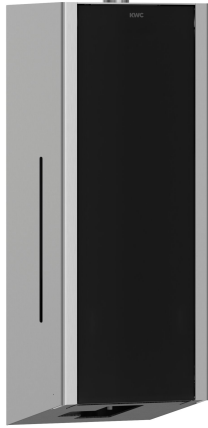

KWC EXOS.

Electronic soap dispenser for wall mounting

Modell-Linie: EXOS | EXOS625B

Accessories | Soap dispensers

KWC-No.

2030022942

Front with InoxPlus surface refinement

2030022943

InoxPlus-coated main housing, black toughened safety glass front panel

2030025231

InoxPlus-coated main housing, white toughened safety glass front panel

Accent colour

stainless steel

black

white

EXOS, Touch free soap dispenser for wall mounting, stainless steel with satin finish, black safety glass front panel, casing with InoxPlus surface refinement for the reduction of finger marks and better cleaning characteristics (easy to clean), material thickness 1.2 mm, inspection window on side, infrared sensor activity for non-touch operation, LED display shows battery status, requires 4 pieces 1.5

V AA batteries, suitable for liquid soap and lotions, includes 800 ml refill tank, dispenses 0,6 - 1.1 ml depending on soap, mounting height should be at least 300 mm above wash basin or table top, includes mounting materials.

overall depth

120 mm

overall height

325 mm

overall width

120 mm

surface finish

satin finished