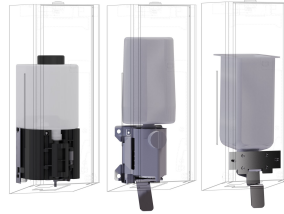

## KWC EXOS.

Foam soap dispenser for wall mounting

Modell-Linie: EXOS | EXOS616B

Accessories | Soap dispensers

**EXOS. Stainless steel front for soap dispenser for wall mounting**

**2030022947**  
ZEXOS616

**EXOS. front with white safety glass panel for soap dispenser for wall mounting**

**2030025238**  
ZEXOS616W

**EXOS. conversion kit for EXOS. soap dispenser**

**2030022954**  
ZEXOS625K

**EXOS. conversion kit for liquid soap dispenser**