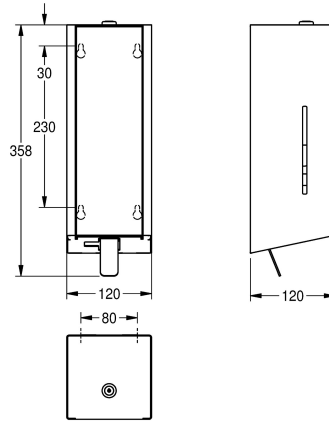

KWC EXOS.

Foam soap dispenser for wall mounting

Modell-Linie: EXOS | EXOS616B
Accessories | Soap dispensers

KWC-No.

2030022945

Front with InoxPlus surface refinement

2030022946

InoxPlus-coated main housing, black toughened safety glass front panel

2030025232

InoxPlus-coated main housing, white toughened safety glass front panel

Accent colour

stainless steel

black

white

Foam soap dispenser for wall mounting, stainless steel with satin finish, black safety glass front panel, casing with InoxPlus surface refinement for the reduction of finger marks and better cleaning characteristics (easy to clean), material thickness 1.2 mm, inspection window on side, with stainless steel pull lever, suitable for

KWC foam soap, includes mounting materials and 650 ml KWC foam soap.

Dimensions 120 x 358 x 120 mm (W x H x D)

Technical Data

filling quantity

650

filling quantity uom

ml

lock

key-lock

material

stainless steel

material code

1.4301 Chrome Nickel steel V2A

material thickness

1.2 mm

overall depth

120 mm

overall height

358 mm

overall width

120 mm

surface finish

satin finished

surface treatment

InoxPlus (anti fingerprint)

type of consumable

foam soap

type of fixing

screw

type of mounting

wall mounting

type of operation

manual operation

type of soap container

single-use bag

Accent colour

black

Basic colour

stainless steel

Optional Accessories