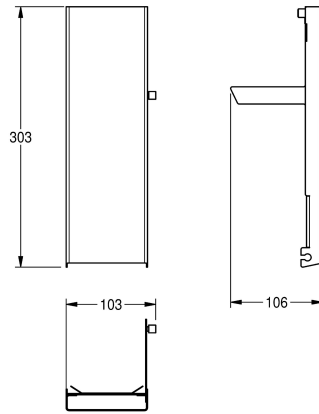

KWC EXOS.

Stainless steel front for soap dispenser for wall mounting

Modell-Linie: EXOS | ZEXOS616

Accessories | Complementary parts accessories

KWC-No.

2030022947

Front with InoxPlus surface refinement

2030022948

Front with black safety glass panel

2030025238

Front with white safety glass panel

Stainless Steel front with InoxPlus surface refinement, suitable for EXOS616 / EXOS618 / EXOS625 soap dispensers, includes