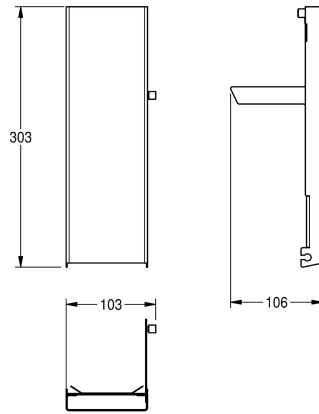

## KWC EXOS.

Stainless steel front for soap dispenser for wall mounting

Modell-Linie: EXOS | ZEXOS616

Accessories | Complementary parts accessories

### KWC-No.

**2030022947**

Front with InoxPlus surface refinement

**2030022948**

Front with black safety glass panel

**2030025238**

Front with white safety glass panel

Stainless Steel front with InoxPlus surface refinement, suitable for EXOS616 / EXOS618 / EXOS625 soap dispensers, includes