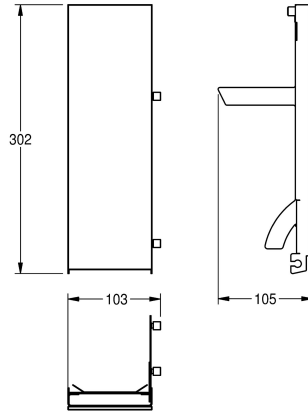

## KWC EXOS.

Front with black safety glass panel for soap dispenser for wall mounting

Modell-Linie: EXOS | ZEXOS616B

Accessories | Complementary parts accessories

### KWC-No.

**2030022947**

Front with InoxPlus surface refinement

**2030022948**

Front with black safety glass panel

**2030025238**

Front with white safety glass panel

Front, stainless steel, with black toughened safety glass, for all EXOS soap dispensers, including mounting material.