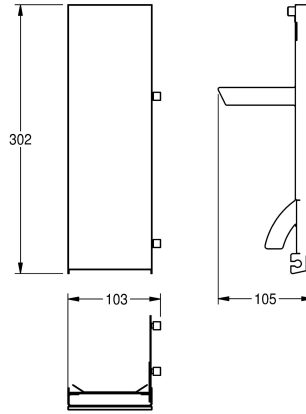

KWC EXOS.

Front with black safety glass panel for soap dispenser for wall mounting

Modell-Linie: EXOS | ZEXOS616B

Accessories | Complementary parts accessories

KWC-No.

2030022947

Front with InoxPlus surface refinement

2030022948

Front with black safety glass panel

2030025238

Front with white safety glass panel

Front, stainless steel, with black toughened safety glass, for all EXOS soap dispensers, including mounting material.