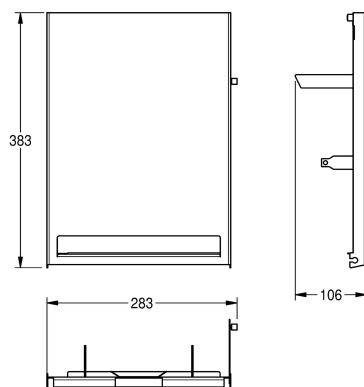

KWC EXOS.

Stainless steel front for paper towel dispenser

Modell-Linie: EXOS | ZEXOS637

Accessories | Complementary parts accessories

KWC-No.

2030022952

Front with InoxPlus surface refinement

2030022953

Front with black safety glass panel

2030025239

Front with white safety glass panel

Stainless Steel front with InoxPlus surface refinement, suitable for EXOS637 paper towel dispenser, includes mounting materials.