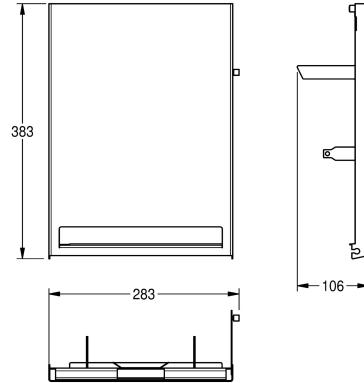

KWC EXOS.

Stainless steel front for paper towel dispenser

Modell-Linie: EXOS | ZEXOS637

Accessories | Complementary parts accessories

KWC-No.

2030022952

Front with InoxPlus surface refinement

2030022953

Front with black safety glass panel

2030025239

Front with white safety glass panel

Accent colour

stainless steel-look

black

white

Stainless Steel front with InoxPlus surface refinement, suitable for EXOS637 paper towel dispenser, includes mounting materials.

Technical Data

material
material code
overall depth
overall height
overall width
surface finish
surface treatment
type of mounting
Accent colour
Basic colour

stainless steel
1.4301 Chrome Nickel steel V2A
107 mm
383 mm
284 mm
powder coat galvanized
InoxPlus (anti fingerprint)
mounted on product
stainless steel-look
stainless steel-look