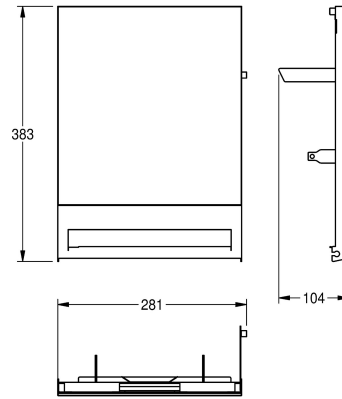

KWC EXOS.

Front with black safety glass panel

Modell-Linie: EXOS | ZEXOS637B

Accessories | Complementary parts accessories

KWC-No.

2030022952

Front with InoxPlus surface refinement

2030022953

Front with black safety glass panel

2030025239

Front with white safety glass panel

Front, stainless steel, with black toughened safety glass, for EXOS paper towel dispenser, including mounting material.