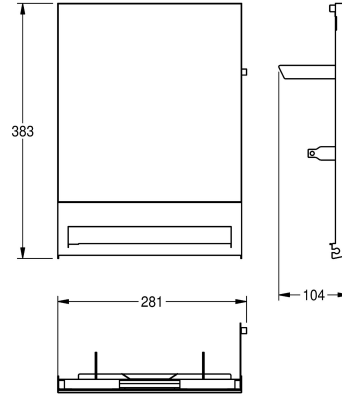

KWC EXOS.

Front with black safety glass panel

Modell-Linie: EXOS | ZEXOS637B

Accessories | Complementary parts accessories

KWC-No.

360008936

Front stainless steel

2030022953

Front with black safety glass panel

2030025239

Front with white safety glass panel

Front, stainless steel, with black toughened safety glass, for EXOS paper towel dispenser, including mounting material.