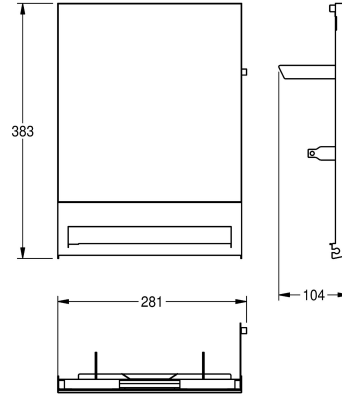

KWC EXOS.

Front with black safety glass panel

Modell-Linie: EXOS | ZEXOS637B

Accessories | Complementary parts accessories

KWC-No.

2030022952

Front with InoxPlus surface refinement

2030022953

Front with black safety glass panel

2030025239

Front with white safety glass panel

Front, stainless steel, with black toughened safety glass, for EXOS paper towel dispenser, including mounting material.