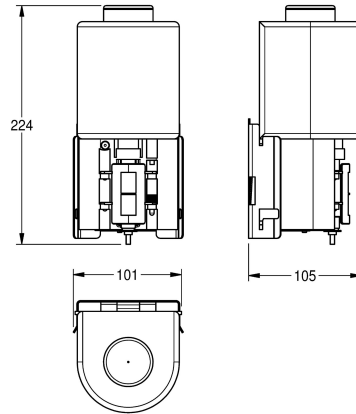

KWC EXOS. Conversion kit for EXOS. soap dispenser

Modell-Linie: EXOS | ZEXOS625K
Accessories | Complementary parts accessories

KWC-No.

2030022954
Conversion kit for electronic soap dispenser EXOS618 and EXOS616

2030022955
Conversion kit for foam soap dispenser EXOS625 and EXOS616

2030022956
Conversion kit for liquid soap dispenser EXOS625 and EXOS618

overall width

101 mm

90 mm

94 mm

Conversion kit for electronic soap dispensers, consisting of electronics box, refill container and mounting plate, for EXOS soap

dispensers and EXOS foam soap dispensers, including fixing material.

Technical Data

overall depth

105 mm

overall height

107 mm

overall width

101 mm