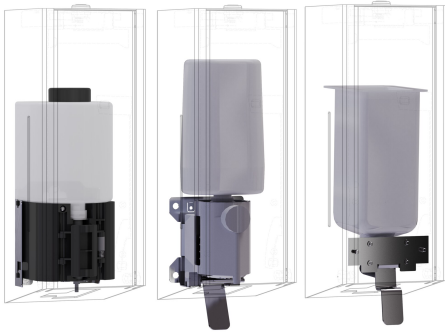

KWC EXOS. Conversion kit for EXOS. soap dispenser

Modell-Linie: EXOS | ZEXOS625K
Accessories | Complementary parts accessories

KWC-No.

2030022954
Conversion kit for electronic soap dispenser EXOS618 and EXOS616

2030022955
Conversion kit for foam soap dispenser EXOS625 and EXOS616

2030022956
Conversion kit for liquid soap dispenser EXOS625 and EXOS618

overall width

101 mm

90 mm

94 mm

Conversion kit for electronic soap dispensers, consisting of electronics box, refill container and mounting plate, for EXOS soap

dispensers and EXOS foam soap dispensers, including fixing material.

Technical Data

overall depth

105 mm

overall height

107 mm

overall width

101 mm