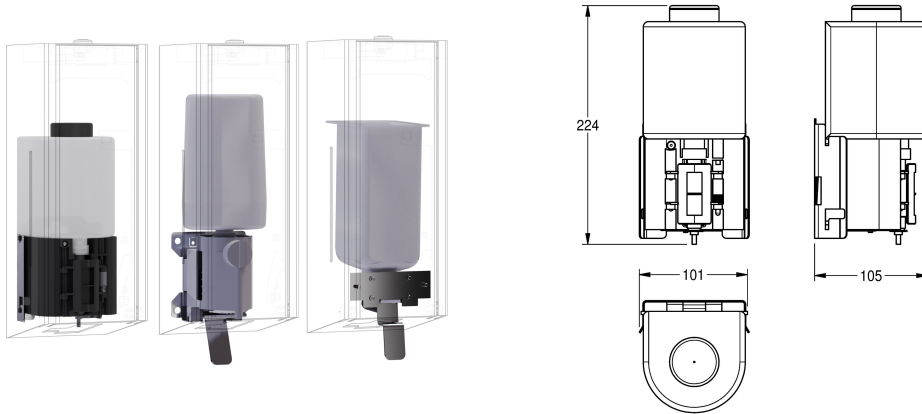

KWC EXOS. Conversion kit for EXOS. soap dispenser

Modell-Linie: EXOS | ZEXOS625K
Accessories | Complementary parts accessories

KWC-No.

2030022954
Conversion kit for electronic soap dispenser EXOS618 and EXOS616

2030022955
Conversion kit for foam soap dispenser EXOS625 and EXOS616

2030022956
Conversion kit for liquid soap dispenser EXOS625 and EXOS618

overall width

101 mm

90 mm

94 mm

Conversion kit for electronic soap dispensers, consisting of electronics box, refill container and mounting plate, for EXOS soap

dispensers and EXOS foam soap dispensers, including fixing material.

Technical Data

overall depth

105 mm

overall height

107 mm

overall width

101 mm