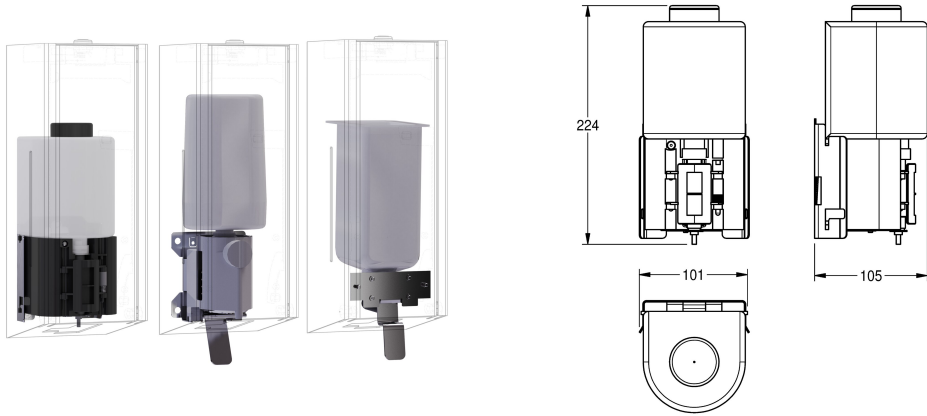

## KWC EXOS. Conversion kit for EXOS. soap dispenser

**Modell-Linie: EXOS | ZEXOS625K**  
Accessories | Complementary parts accessories

### KWC-No.

**2030022954**  
Conversion kit for electronic soap dispenser EXOS618 and EXOS616

**2030022955**  
Conversion kit for foam soap dispenser EXOS625 and EXOS616

**2030022956**  
Conversion kit for liquid soap dispenser EXOS625 and EXOS618

### overall width

101 mm

90 mm

94 mm

Conversion kit for electronic soap dispensers, consisting of electronics box, refill container and mounting plate, for EXOS soap

dispensers and EXOS foam soap dispensers, including fixing material.

### Technical Data

overall depth

105 mm

overall height

107 mm

overall width

101 mm