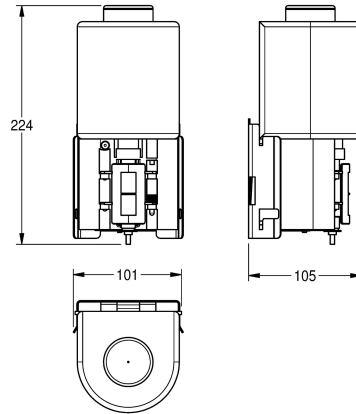

KWC EXOS.

Conversion kit for EXOS. soap dispenser

Modell-Linie: EXOS | ZEXOS625K

Accessories | Complementary parts accessories

KWC-No.

2030022954

Conversion kit for electronic soap dispenser EXOS618 and EXOS616

2030022955

Conversion kit for foam soap dispenser EXOS625 and EXOS616

2030022956

Conversion kit for liquid soap dispenser EXOS625 and EXOS618

overall width

101 mm

90 mm

94 mm

Conversion kit for electronic soap dispensers, consisting of electronics box, refill container and mounting plate, for EXOS soap

dispensers and EXOS foam soap dispensers, including fixing material.

Technical Data

overall depth

105 mm

overall height

107 mm

overall width

101 mm