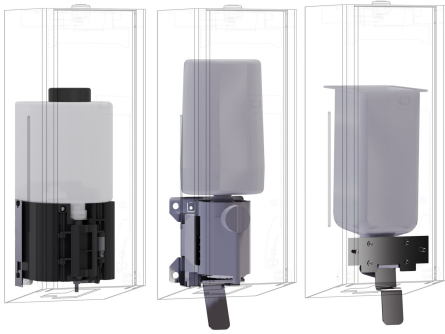

## KWC EXOS.

### Conversion kit for EXOS. soap dispenser

Modell-Linie: EXOS | ZEXOS625K

Accessories | Complementary parts accessories

#### overall width

101 mm

90 mm

94 mm

Conversion kit for electronic soap dispensers, consisting of electronics box, refill container and mounting plate, for EXOS soap

dispensers and EXOS foam soap dispensers, including fixing material.

#### Technical Data

overall depth

105 mm

overall height

107 mm

overall width

101 mm