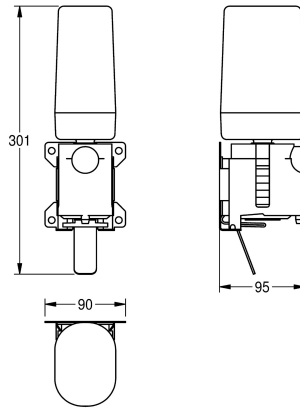

KWC EXOS. Conversion kit for foam soap dispenser

Modell-Linie: **EXOS | ZEXOS616K**
Accessories | Complementary parts accessories

KWC-No.

2030022954

Conversion kit for electronic soap dispenser EXOS618 and EXOS616

2030022955

Conversion kit for foam soap dispenser EXOS625 and EXOS616

2030022956

Conversion kit for liquid soap dispenser EXOS625 and EXOS618

overall width

101 mm

90 mm

94 mm

Technical Data

overall depth

96 mm

overall height

302 mm

overall width

90 mm