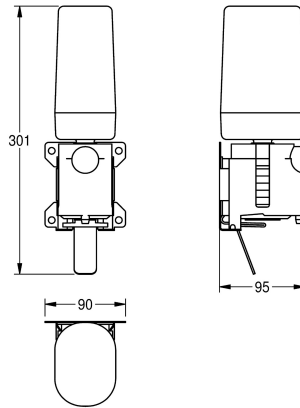

KWC EXOS. Conversion kit for foam soap dispenser

Modell-Linie: EXOS | ZEXOS616K
Accessories | Complementary parts accessories

KWC-No.

2030022954

Conversion kit for electronic soap dispenser EXOS618 and EXOS616

2030022955

Conversion kit for foam soap dispenser EXOS625 and EXOS616

2030022956

Conversion kit for liquid soap dispenser EXOS625 and EXOS618

overall width

101 mm

90 mm

94 mm

Conversion kit for foam soap dispensers, consisting of soap pump, disposable cartridge, stainless steel pull lever and mounting plate,

for electronic and manual EXOS soap dispensers, including fixing material.

Technical Data

overall depth

96 mm

overall height

302 mm

overall width

90 mm