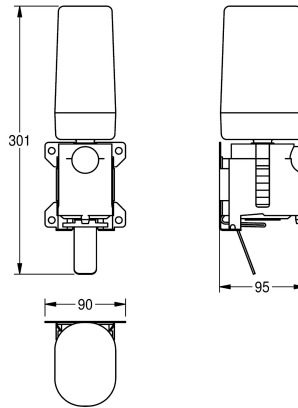

KWC EXOS.

Conversion kit for foam soap dispenser

Modell-Linie: EXOS | ZEXOS616K

Accessories | Complementary parts accessories

KWC-No.

2030022954

Conversion kit for electronic soap dispenser EXOS618 and EXOS616

2030022955

Conversion kit for foam soap dispenser EXOS625 and EXOS616

2030022956

Conversion kit for liquid soap dispenser EXOS625 and EXOS618

overall width

101 mm

90 mm

94 mm

Conversion kit for foam soap dispensers, consisting of soap pump, disposable cartridge, stainless steel pull lever and mounting plate,

for electronic and manual EXOS soap dispensers, including fixing material.

Technical Data

overall depth

96 mm

overall height

302 mm

overall width

90 mm