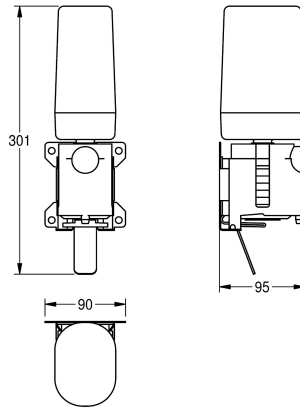

### KWC-No.

**2030022954**  
Conversion kit for electronic soap dispenser EXOS618 and EXOS616

**2030022955**  
Conversion kit for foam soap dispenser EXOS625 and EXOS616

**2030022956**  
Conversion kit for liquid soap dispenser EXOS625 and EXOS618

### overall width

101 mm

90 mm

94 mm

Conversion kit for foam soap dispensers, consisting of soap pump, disposable cartridge, stainless steel pull lever and mounting plate,

for electronic and manual EXOS soap dispensers, including fixing material.

### Technical Data

overall depth

96 mm

overall height

302 mm

overall width

90 mm