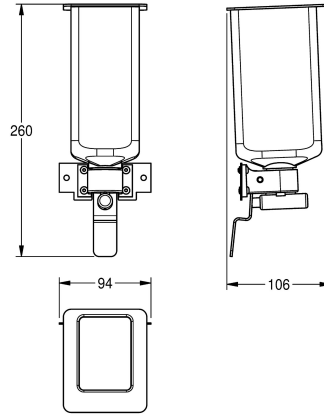

KWC EXOS. Conversion kit for liquid soap dispenser

Modell-Linie: EXOS | ZEXOS618K
Accessories | Complementary parts accessories

KWC-No.
2030022954 Conversion kit for electronic soap dispenser EXOS618 and EXOS616
2030022955 Conversion kit for foam soap dispenser EXOS625 and EXOS616
2030022956 Conversion kit for liquid soap dispenser EXOS625 and EXOS618

overall width
101 mm
90 mm
94 mm

Conversion kit for liquid soap dispensers, consisting of soap pump, refill container, stainless steel push lever and mounting plate, for

electronic EXOS soap dispensers and EXOS foam soap dispensers, including fixing material.

Technical Data
overall depth
overall height
overall width

107 mm
261 mm
94 mm