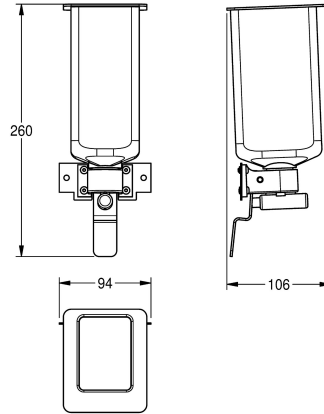

KWC EXOS.

Conversion kit for liquid soap dispenser

Modell-Linie: EXOS | ZEXOS618K

Accessories | Complementary parts accessories

KWC-No.

2030022954

Conversion kit for electronic soap dispenser EXOS618 and EXOS616

2030022955

Conversion kit for foam soap dispenser EXOS625 and EXOS616

2030022956

Conversion kit for liquid soap dispenser EXOS625 and EXOS618

overall width

101 mm

90 mm

94 mm

Technical Data

overall depth

107 mm

overall height

261 mm

overall width

94 mm