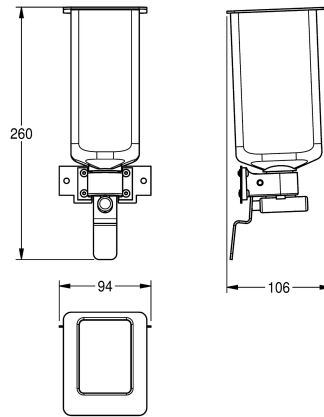

KWC EXOS.

Conversion kit for liquid soap dispenser

Modell-Linie: EXOS | ZEXOS618K

Accessories | Complementary parts accessories

KWC-No.

2030022954

Conversion kit for electronic soap dispenser EXOS618 and EXOS616

2030022955

Conversion kit for foam soap dispenser EXOS625 and EXOS616

2030022956

Conversion kit for liquid soap dispenser EXOS625 and EXOS618

overall width

101 mm

90 mm

94 mm

Technical Data

overall depth

107 mm

overall height

261 mm

overall width

94 mm