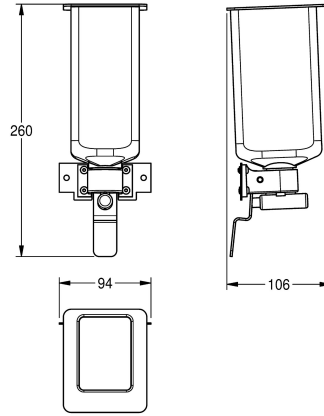

## KWC EXOS. Conversion kit for liquid soap dispenser

Modell-Linie: EXOS | ZEXOS618K  
Accessories | Complementary parts accessories

KWC-No.
<b>2030022954</b> Conversion kit for electronic soap dispenser EXOS618 and EXOS616
<b>2030022955</b> Conversion kit for foam soap dispenser EXOS625 and EXOS616
<b>2030022956</b> Conversion kit for liquid soap dispenser EXOS625 and EXOS618

overall width
101 mm
90 mm
94 mm

Conversion kit for liquid soap dispensers, consisting of soap pump, refill container, stainless steel push lever and mounting plate, for

electronic EXOS soap dispensers and EXOS foam soap dispensers, including fixing material.

Technical Data
overall depth
overall height
overall width

107 mm
261 mm
94 mm