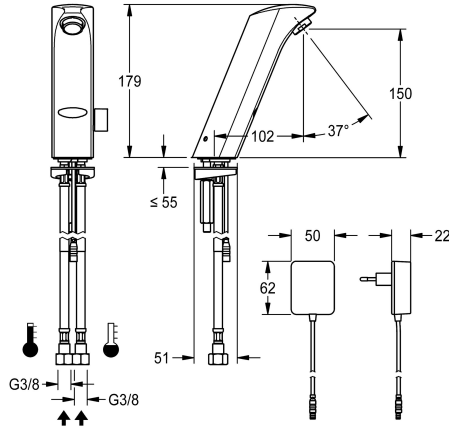

KWC PROTRONIC-S

Electronic pillar mixer with plug-in power supply unit

Modell-Linie: PROTRONIC-S | PRTRS0009

Taps | Electronic taps

KWC-No.

2030025078

PROTRONIC-S mains-supplied washbasin mixer with touch-free operation, DN 15 with aerator and integrated flow control, for connection to hot and cold water supply, polished chromium-plated

brass. With temperature selection lever, conversion set for concealed mixing device and plug-in power supply with EU male connector, 230 V AC.

Technical Data

with backflow preventer

calculation flow rate cold wat

inlet size

Locking mechanism

material fitting

minimum flow pressure

type of mixing

Parameterization

Pop-up waste set

power supply connection