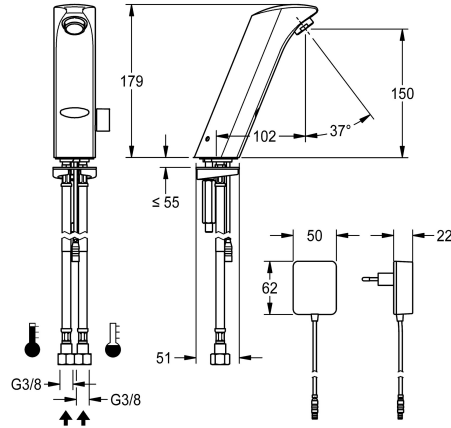

KWC PROTRONIC-S

Electronic pillar mixer with plug-in power supply unit

Modell-Linie: PROTRONIC-S | PRTRS0009

Taps | Electronic taps

KWC-No.

2030025078

PROTRONIC-S mains-supplied washbasin mixer with touch-free operation, DN 15 with aerator and integrated flow control, for connection to hot and cold water supply, polished chromium-plated

brass. With temperature selection lever, conversion set for concealed mixing device and plug-in power supply with EU male connector, 230 V AC.

Technical Data

with backflow preventer

calculation flow rate cold wat

inlet size

Locking mechanism

material fitting

minimum flow pressure

type of mixing

Parameterization

Pop-up waste set

power supply connection