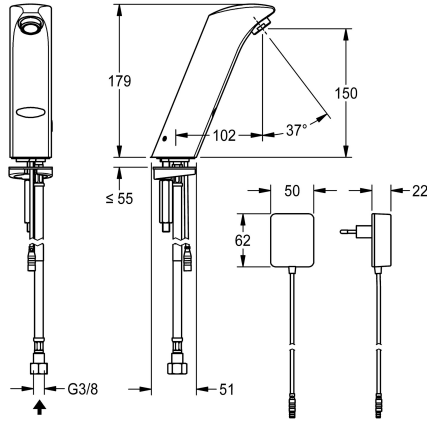

## KWC PROTRONIC-S electronic pillar tap with plug-in power supply unit

Modell-Linie: PROTRONIC-S | PRTRS0011  
Taps | Electronic taps

**KWC-No.**

**2030025088**

PROTRONIC-S mains-supplied washbasin tap with touch-free operation, DN 15 with aerator and integrated flow control, for connection to pre-mixed warm or cold water supply, polished

chromium-plated brass and plug-in power supply with EU male connector, 230 V AC.

**Technical Data**

with backflow preventer
calculation flow rate cold wat
default automatic hygiene flus
default flow time
depressurised
with filter
functional principle
hygiene flushing
diameter nominal
inlet size
Locking mechanism
material fitting
minimum flow pressure
type of mixing
Parameterization
Pop-up waste set
power supply connection
position of power connection
Type of power supply
protective system IP
with rosettes/cover plate
protective shutdown
sound insulation
Spout
spout projection
surface finish fitting

no
0.1 l/s
not activated
60 Seconds
no
yes
electronic self-closing
yes
DN 15
G 3/8
Top section, non-ceramic
brass-look
1 bar
no
remote control
no
230 V AC
from bottom
Transformer
IP55 / 22
no
yes
no
fixed
102 mm
chromed

## KWC PROTRONIC-S

electronic pillar tap with plug-in power supply unit

Modell-Linie: PROTRONIC-S | PRTRS0011

Taps | Electronic taps

surface treatment fitting	polished
temperature limit	no
thermal disinfection	no
with transformer/power supply	yes
type of mounting	tap hole
type of operation	sensor operation
type of sensor	opto-electronic sensor
type of tap	pillar tap
volume flow rate at 3 bar	0.1 l/s
water connection	hose (gland nut)
Accent colour	none
Basic colour	chrome-look (glossy)