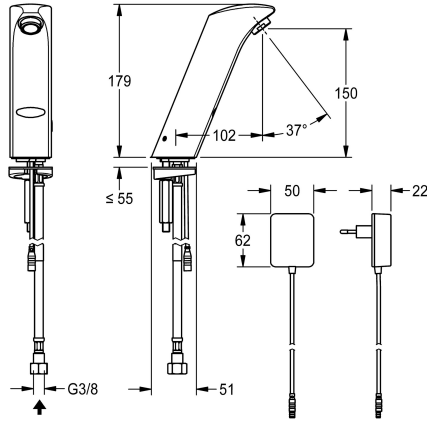

KWC PROTRONIC-S electronic pillar tap with plug-in power supply unit

Modell-Linie: PROTRONIC-S | PRTRS0011
Taps | Electronic taps

KWC-No.

2030025088

PROTRONIC-S mains-supplied washbasin tap with touch-free operation, DN 15 with aerator and integrated flow control, for connection to pre-mixed warm or cold water supply, polished

chromium-plated brass and plug-in power supply with EU male connector, 230 V AC.

Technical Data

| |
|--------------------------------|
| with backflow preventer |
| calculation flow rate cold wat |
| default automatic hygiene flus |
| default flow time |
| depressurised |
| with filter |
| functional principle |
| hygiene flushing |
| diameter nominal |
| inlet size |
| Locking mechanism |
| material fitting |
| minimum flow pressure |
| type of mixing |
| Parameterization |
| Pop-up waste set |
| power supply connection |
| position of power connection |
| Type of power supply |
| protective system IP |
| with rosettes/cover plate |
| protective shutdown |
| sound insulation |
| Spout |
| spout projection |
| surface finish fitting |

KWC PROTRONIC-S

electronic pillar tap with plug-in power supply unit

Modell-Linie: PROTRONIC-S | PRTRS0011

Taps | Electronic taps

| | |
|-------------------------------|------------------------|
| surface treatment fitting | polished |
| temperature limit | no |
| thermal disinfection | no |
| with transformer/power supply | yes |
| type of mounting | tap hole |
| type of operation | sensor operation |
| type of sensor | opto-electronic sensor |
| type of tap | pillar tap |
| volume flow rate at 3 bar | 0.1 l/s |
| water connection | hose (gland nut) |
| Accent colour | none |
| Basic colour | chrome-look (glossy) |