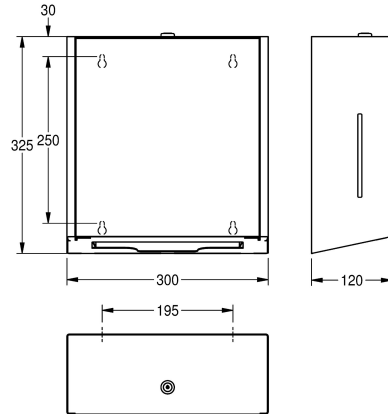

KWC EXOS. Paper towel dispenser for wall mounting

Modell-Linie: EXOS | EXOS600W
Accessories | Paper towel dispensers

KWC-No.

2030022933

Front with InoxPlus surface refinement

2030025229

InoxPlus-coated main housing, white toughened safety glass front panel

2030022934

InoxPlus-coated main housing, black toughened safety glass front panel

Accent colour

stainless steel

white

black

Paper towel dispenser for wall mounting, stainless steel with satin finish, white safety glass front panel, casing with InoxPlus surface refinement for the reduction of finger marks and better cleaning characteristics (easy to clean), material thickness 1.2 mm,

inspection window on side, capacity 300 - 400 pieces of Z-folded paper, includes mounting materials.

Dimensions 300 x 325 x 120 mm (W x H x D)

Technical Data

filling quantity

400

filling quantity uom

towels

lock

key-lock

material

stainless steel

material code

1.4301 Chrome Nickel steel V2A

material thickness

1.2 mm

overall depth

120 mm

overall height

325 mm

overall width

300 mm

surface finish

satin finished

surface treatment

InoxPlus (anti fingerprint)

type of consumable

paper towel

type of fixing

screw

type of mounting

wall mounting

type of operation

manual operation

Accent colour

white

Basic colour

stainless steel

Optional Accessories