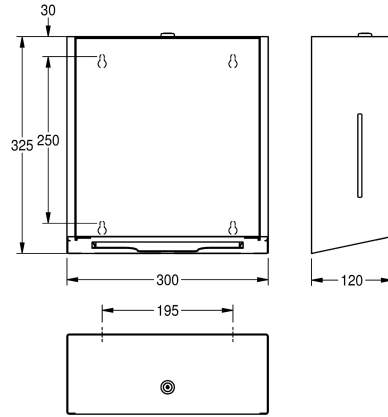

KWC EXOS. Paper towel dispenser for wall mounting

Modell-Linie: EXOS | EXOS600W
Accessories | Paper towel dispensers

KWC-No.

2030022933

Front with InoxPlus surface refinement

2030025229

InoxPlus-coated main housing, white toughened safety glass front panel

2030022934

InoxPlus-coated main housing, black toughened safety glass front panel

Accent colour

stainless steel

white

black

Paper towel dispenser for wall mounting, stainless steel with satin finish, white safety glass front panel, casing with InoxPlus surface refinement for the reduction of finger marks and better cleaning characteristics (easy to clean), material thickness 1.2 mm,

inspection window on side, capacity 300 - 400 pieces of Z-folded paper, includes mounting materials.

Dimensions 300 x 325 x 120 mm (W x H x D)

Technical Data

filling quantity

400

filling quantity uom

towels

lock

key-lock

material

stainless steel

material code

1.4301 Chrome Nickel steel V2A

material thickness

1.2 mm

overall depth

120 mm

overall height

325 mm

overall width

300 mm

surface finish

satin finished

surface treatment

InoxPlus (anti fingerprint)

type of consumable

paper towel

type of fixing

screw

type of mounting

wall mounting

type of operation

manual operation

Accent colour

white

Basic colour

stainless steel

Optional Accessories