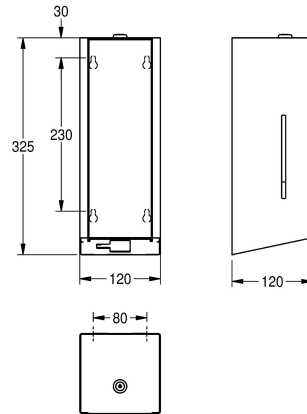

KWC EXOS.

Electronic soap dispenser for wall mounting

Modell-Linie: EXOS | EXOS625W

Accessories | Soap dispensers

KWC-No.

2030022942

Front with InoxPlus surface refinement

2030022943

InoxPlus-coated main housing, black toughened safety glass front panel

2030025231

InoxPlus-coated main housing, white toughened safety glass front panel

Accent colour

stainless steel-look

black

white

EXOS, Touch free soap dispenser for wall mounting, stainless steel with satin finish, white safety glass front panel, casing with InoxPlus surface refinement for the reduction of finger marks and better cleaning characteristics (easy to clean), material thickness 1.2 mm, inspection window on side, infrared sensor activity for non-touch operation, LED display shows battery status, requires 4 pieces 1.5

V AA batteries, suitable for liquid soap and lotions, includes 800 ml refill tank, dispenses 0,6 - 1.1 ml depending on soap, mounting height should be at least 300 mm above wash basin or table top, includes mounting materials.

Dimensions 120 x 325 x 120 mm (W x H x D)

Technical Data

filling quantity

800

filling quantity uom

ml

lock

key-lock

material

stainless steel

material code

1.4301 Chrome Nickel steel V2A

material thickness

1.2 mm

number of batteries

4

overall depth

120 mm

overall height

325 mm

overall width

120 mm

surface finish

satin finished

surface treatment

InoxPlus (anti fingerprint)

type of batteries

AA Mignon battery 1.5 V

type of consumable

liquid soap

type of fixing

screw

type of mounting

wall mounting

type of operation

sensor operation

type of soap container

integrated refillable tank

Accent colour

white

Basic colour

stainless steel-look