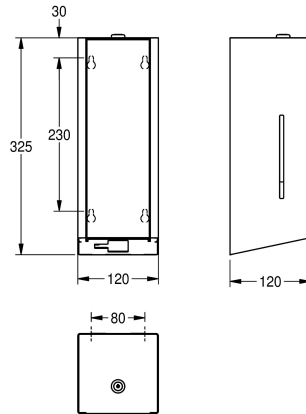

KWC EXOS.

Electronic soap dispenser for wall mounting

Modell-Linie: EXOS | EXOS625W

Accessories | Soap dispensers

KWC-No.

2030022942

Front with InoxPlus surface refinement

2030022943

InoxPlus-coated main housing, black toughened safety glass front panel

2030025231

Stainless steel main housing, white toughened safety glass front panel

Accent colour

stainless steel-look

black

white

EXOS, Touch free soap dispenser for wall mounting, stainless steel with satin finish, white safety glass front panel, casing with InoxPlus surface refinement for the reduction of finger marks and better cleaning characteristics (easy to clean), material thickness 1.2 mm, inspection window on side, infrared sensor activity for non-touch operation, LED display shows battery status, requires 4 pieces 1.5

V AA batteries, suitable for liquid soap and lotions, includes 800 ml refill tank, dispenses 0,6 - 1.1 ml depending on soap, mounting height should be at least 300 mm above wash basin or table top, includes mounting materials.

Dimensions 120 x 325 x 120 mm (W x H x D)

Technical Data

filling quantity

800

filling quantity uom

ml

lock

key-lock

material

stainless steel

material code

1.4301 Chrome Nickel steel V2A

material thickness

1.2 mm

number of batteries

4

overall depth

120 mm

overall height

325 mm

overall width

120 mm

surface finish

satin finished

surface treatment

InoxPlus (anti fingerprint)

type of batteries

AA Mignon battery 1.5 V

type of consumable

liquid soap

type of fixing

screw

type of mounting

wall mounting

type of operation

sensor operation

type of soap container

integrated refillable tank

Accent colour

white

Basic colour

stainless steel-look