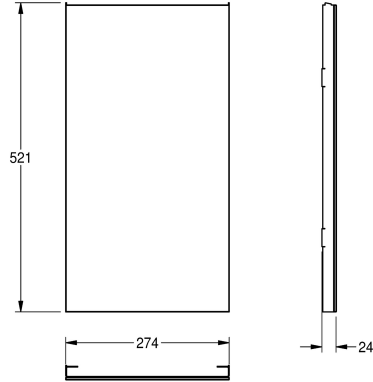

KWC EXOS.

Front with white safety glass panel

Modell-Linie: EXOS | ZEXOS605W

Accessories | Complementary parts accessories

KWC-No.

2030022930

Front with InoxPlus surface refinement

2030022931

Front with black safety glass panel

2030025234

Front with white safety glass panel

Front, stainless steel, with white toughened safety glass, for EXOS waste bins and EXOS combination unit, including mounting material.