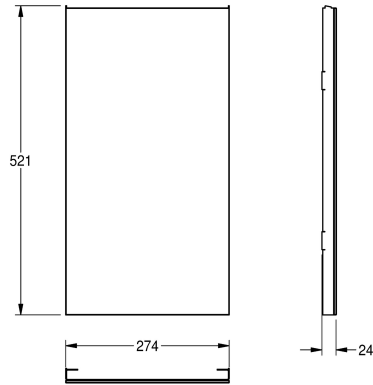

KWC EXOS.

Front with white safety glass panel

Modell-Linie: EXOS | ZEXOS605W

Accessories | Complementary parts accessories

KWC-No.

2030022931

Front with black safety glass panel

2030025234

Front with white safety glass panel

Front, stainless steel, with white toughened safety glass, for EXOS waste bins and EXOS combination unit, including mounting material.