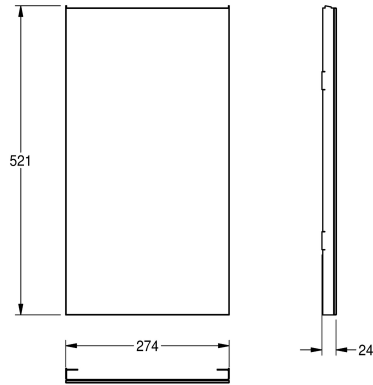

KWC EXOS.

Front with white safety glass panel

Modell-Linie: EXOS | ZEXOS605W

Accessories | Complementary parts accessories

KWC-No.

2030022930

Front with InoxPlus surface refinement

2030022931

Front with black safety glass panel

2030025234

Front with white safety glass panel

Front, stainless steel, with white toughened safety glass, for EXOS waste bins and EXOS combination unit, including mounting material.