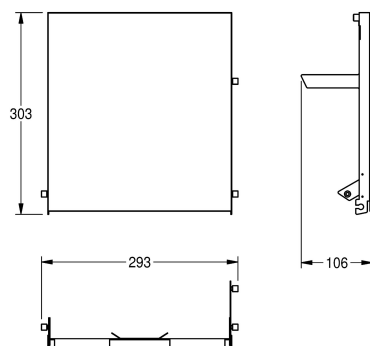

## KWC EXOS.

Front with white safety glass panel

Modell-Linie: EXOS | ZEXOS600W

Accessories | Complementary parts accessories

### KWC-No.

---

**2030022936**

Front with InoxPlus surface refinement

---

**2030022937**

Front with black safety glass panel

---

**2030025236**

Front with white safety glass panel

---

Front, stainless steel, with white toughened safety glass, for EXOS paper towel dispenser, including mounting material.