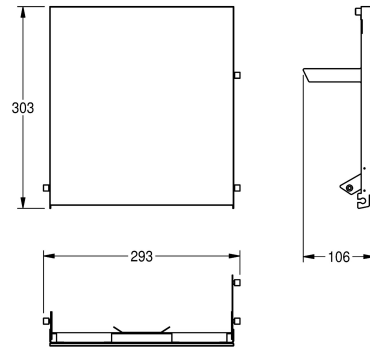

KWC EXOS.

Front with white safety glass panel

Modell-Linie: EXOS | ZEXOS600W

Accessories | Complementary parts accessories

KWC-No.

2030022936

Front with InoxPlus surface refinement

2030022937

Front with black safety glass panel

2030025236

Front with white safety glass panel

Front, stainless steel, with white toughened safety glass, for EXOS paper towel dispenser, including mounting material.