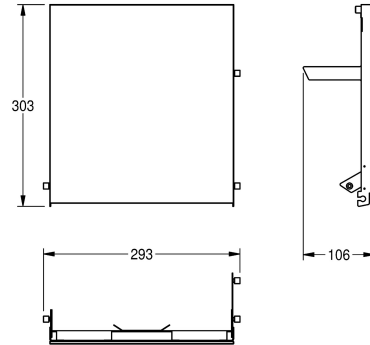

KWC EXOS.

Front with white safety glass panel

Modell-Linie: EXOS | ZEXOS600W

Accessories | Complementary parts accessories

KWC-No.

2030022936

Front with InoxPlus surface refinement

2030022937

Front with black safety glass panel

2030025236

Front with white safety glass panel

Front, stainless steel, with white toughened safety glass, for EXOS paper towel dispenser, including mounting material.