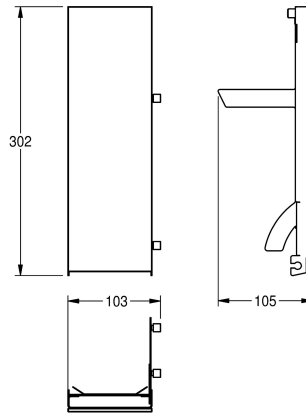

## KWC EXOS.

Front with white safety glass panel for soap dispenser for wall mounting

Modell-Linie: EXOS | ZEXOS616W

Accessories | Complementary parts accessories

### KWC-No.

**2030022947**

Front with InoxPlus surface refinement

**2030022948**

Front with black safety glass panel

**2030025238**

Front with white safety glass panel

Front, stainless steel, with white toughened safety glass, for all EXOS soap dispensers, including mounting material.