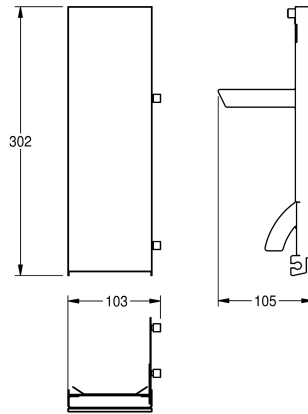

KWC EXOS.

Front with white safety glass panel for soap dispenser for wall mounting

Modell-Linie: EXOS | ZEXOS616W

Accessories | Complementary parts accessories

KWC-No.

2030022947

Front with InoxPlus surface refinement

2030022948

Front with black safety glass panel

2030025238

Front with white safety glass panel

Front, stainless steel, with white toughened safety glass, for all EXOS soap dispensers, including mounting material.