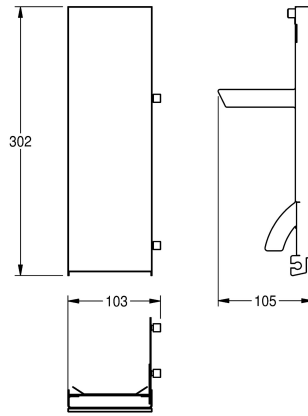

## KWC EXOS.

Front with white safety glass panel for soap dispenser for wall mounting

Modell-Linie: EXOS | ZEXOS616W

Accessories | Complementary parts accessories

### KWC-No.

**2030022947**

Front with InoxPlus surface refinement

**2030022948**

Front with black safety glass panel

**2030025238**

Front with white safety glass panel

Front, stainless steel, with white toughened safety glass, for all EXOS soap dispensers, including mounting material.