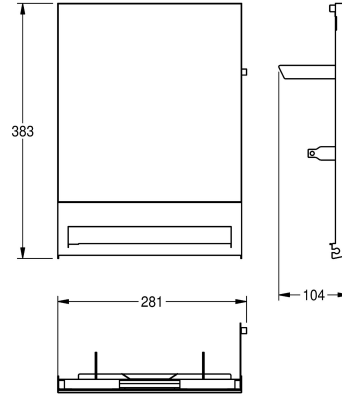

## KWC EXOS.

Front with white safety glass panel

Modell-Linie: EXOS | ZEXOS637W

Accessories | Complementary parts accessories

### KWC-No.

**2030022952**

Front with InoxPlus surface refinement

**2030022953**

Front with black safety glass panel

**2030025239**

Front with white safety glass panel

Front, stainless steel, with white toughened safety glass, for EXOS paper towel dispenser, including mounting material.