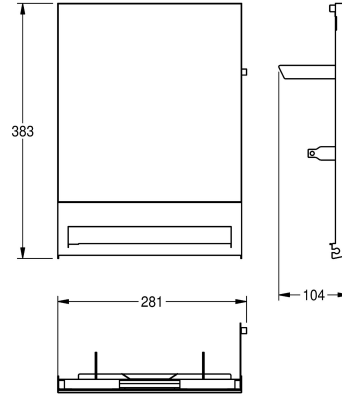

## KWC EXOS.

Front with white safety glass panel

Modell-Linie: EXOS | ZEXOS637W

Accessories | Complementary parts accessories

### KWC-No.

**2030022952**

Front with InoxPlus surface refinement

**2030022953**

Front with black safety glass panel

**2030025239**

Front with white safety glass panel

### Technical Data

material
overall depth
overall height
overall width
surface finish
type of mounting
Accent colour
Basic colour

glass
107 mm
383 mm
284 mm
raw
mounted on product
white
stainless steel-look