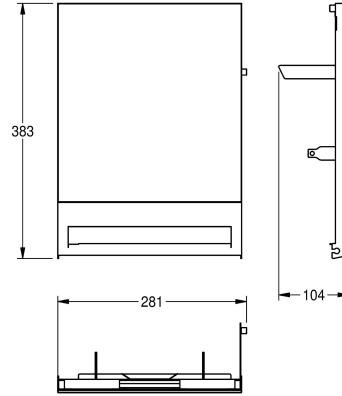

KWC EXOS.

Front with white safety glass panel

Modell-Linie: EXOS | ZEXOS637W

Accessories | Complementary parts accessories

KWC-No.

2030022953

Front with black safety glass panel

2030025239

Front with white safety glass panel

Front, stainless steel, with white toughened safety glass, for EXOS paper towel dispenser, including mounting material.