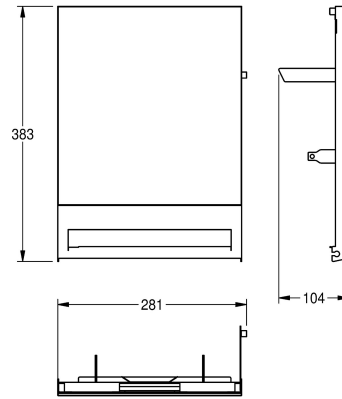

## KWC EXOS.

Front with white safety glass panel

Modell-Linie: EXOS | ZEXOS637W

Accessories | Complementary parts accessories

### KWC-No.

**2030022952**

Front with InoxPlus surface refinement

**2030022953**

Front with black safety glass panel

**2030025239**

Front with white safety glass panel

Front, stainless steel, with white toughened safety glass, for EXOS paper towel dispenser, including mounting material.