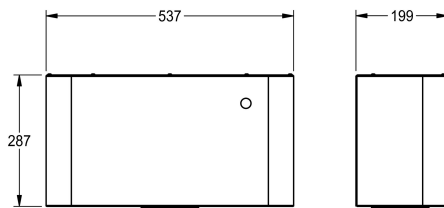

KWC
Stainless steel cistern

Modell-Linie: WC-FACILITIES | G20605N | 2030025660 | EAN/GTIN: 7612979005103
Flushing systems | Cisterns

Article Number

2030025660
Stainless steel cistern, adjustable flush volume of 6, 7 and 9 liters

White plastic cistern housed in a 0.9mm thick stainless steel casing.

Handle operated.
Offers an adjustable flush volume of 6, 7 and 9 liters.

Technical Data

overall depth	200 mm
overall height	300 mm
overall width	537 mm
quantity	1
quantity uom	piece
inlet size	G 1/2
material casing	stainless steel
material code casing	1.4301 Chrome Nickel steel V2A
material fitting	synthetic
maximum flush water volume	9 Liter
minimum flush water volume	6 Liter
overall depth	200 mm
overall height	300 mm
overall width	537 mm
surface finish casing	satin finished
type of flushing fitting	WC cistern
type of mounting	90° off-wall mounting
type of operation	manual operation
water connection	threaded connection (external)