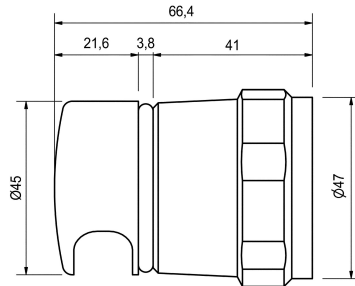

KWC

Spreader round for CMPX502N

Modell-Linie: CAMPUS | ECMPX0071

Spare parts | Spare parts urinals / WC

KWC-No.

2030027183

Squat Pan Spreader complete - Brass Nickel Plated Button Spreader, 2 x O-Rings And Ø 40 mm DN Back Nut Connector.

Technical Data

overall height	47 mm
overall width	66.4 mm
quantity	1
quantity uom	piece